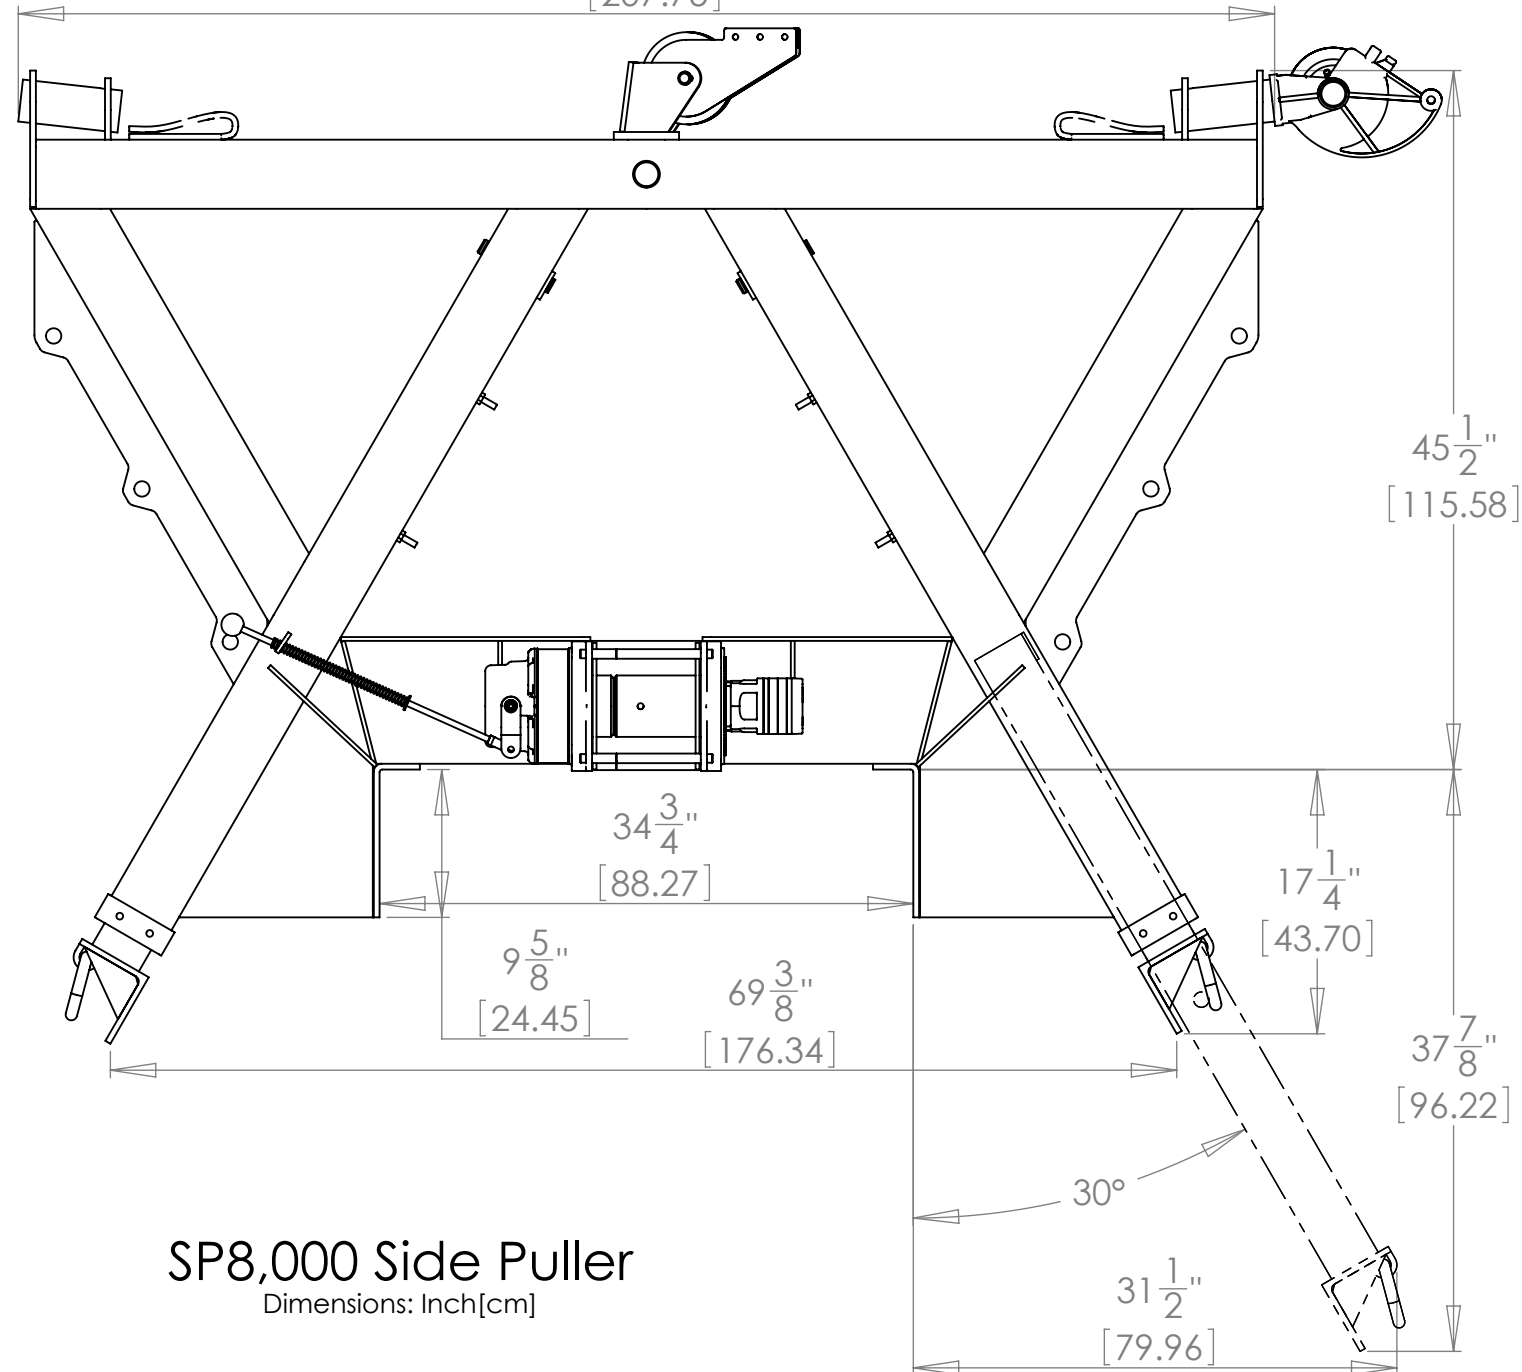

$81\frac{3}{4}$ "
[207.75]

SP8,000 Side Puller
Dimensions: Inch[cm]

5 4 3 2 1